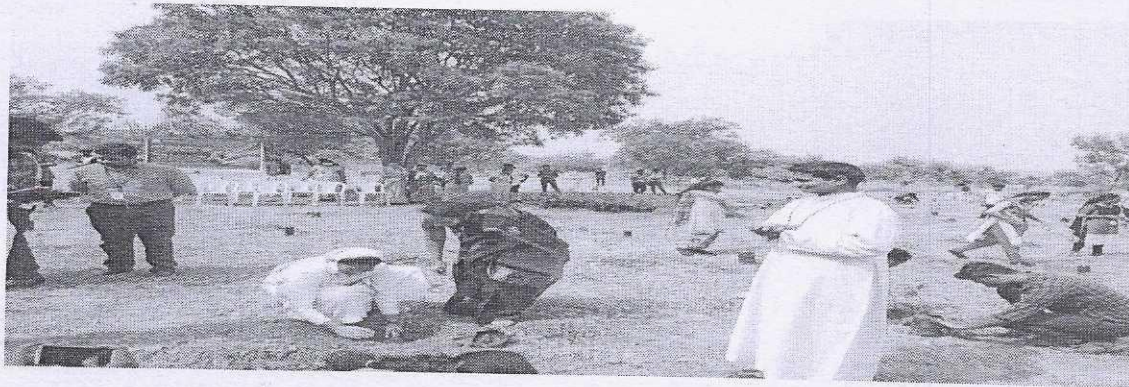

CHRIST THE KING ENGINEERING COLLEGE

Karamadai, Coimbatore - 641104

(Approved by AICTE, New Delhi & Affiliated to Anna University, Chennai)
Ph: +91 91500 76729 Email: principal@ckec.ac.in Web: www.ckec.ac.in

Photographs:

Tree plantation event on 08th Dec 2021

Dr. M. Jeyakumar
Dr. M. JEYAKUMAR, M.E. Ph.D
PRINCIPAL
CHRIST THE KING ENGINEERING COLLEGE,
Chikkarampalayam Village,
Karamadai, Mettupalayam Taluk,
Coimbatore - 641 104.