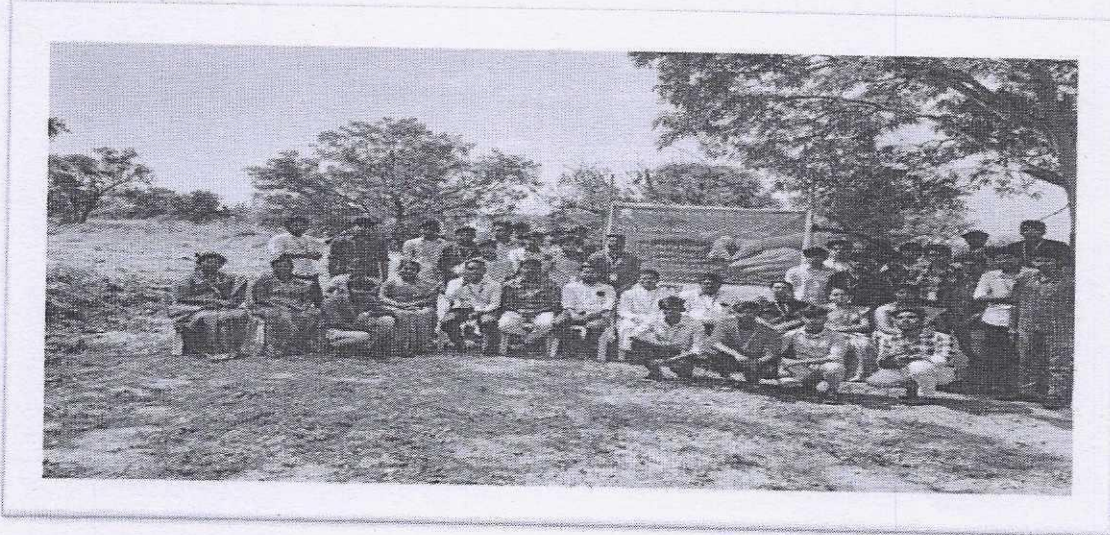

CHRIST THE KING ENGINEERING COLLEGE

Karamadai, Coimbatore - 641104

(Approved by AICTE, New Delhi & Affiliated to Anna University, Chennai)
Ph: +91 91500 76729 Email: principal@ckec.ac.in Web: www.ckec.ac.in

Photographs:

Tree plantation event on 08th Dec 2021

Dr. M. Jeyakumar
Dr. M. JEYAKUMAR, M.E. Ph.D
PRINCIPAL
CHRIST THE KING ENGINEERING COLLEGE,
Chikkarampalayam Village,
Karamadai, Mettupalayam Taluk,
Coimbatore - 641 104.